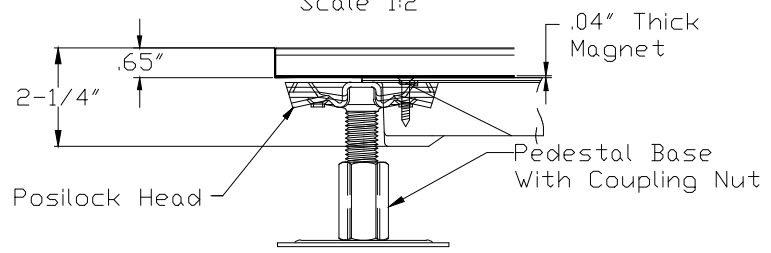

Detail A - Posilock Understructure Scale 1:2

Detail A - LFFH Posilock Understructure Scale 1:2

Detail A - Bolted Stringer / Cornerlock Combo Understructure Scale 1:2

Detail B Expansion Joint Scale 1:3

Shade options for white oak hardwood: