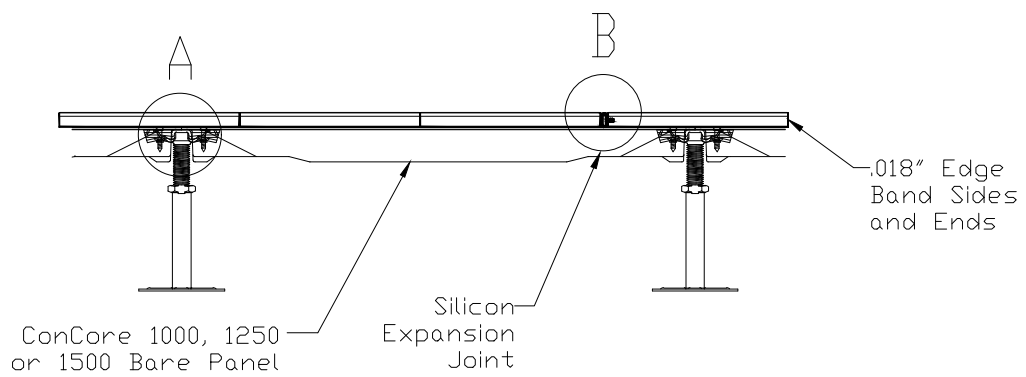

Detail A - Posilock Understructure Scale 1:2

Detail A - LFFH Posilock Understructure Scale 1:2

Detail A - Bolted Stringer / Cornerlock Combo Understructure Scale 1:2

Detail B Expansion Joint Scale 1:3

Shade options for white oak hardwood:

TITLE: Attiro Magnetic Wood Plank System CAD Detail

SIZE A	DWG. NO. Attiro Magnetic Wood Plank System	REV -
-----------	---	----------

SCALE: 1:1

SHEET 1 OF 1