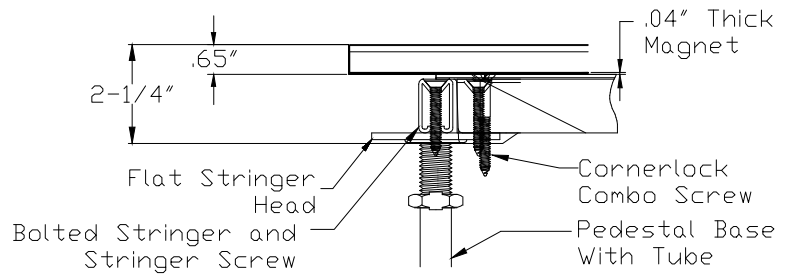

Detail A - Posilock Understructure Scale 1:2

Detail A - LFFH Posilock Understructure Scale 1:2

Detail A - Bolted Stringer / Cornerlock Combo Understructure Scale 1:2

Detail B Expansion Joint Scale 1:3

Shade options for white oak hardwood: